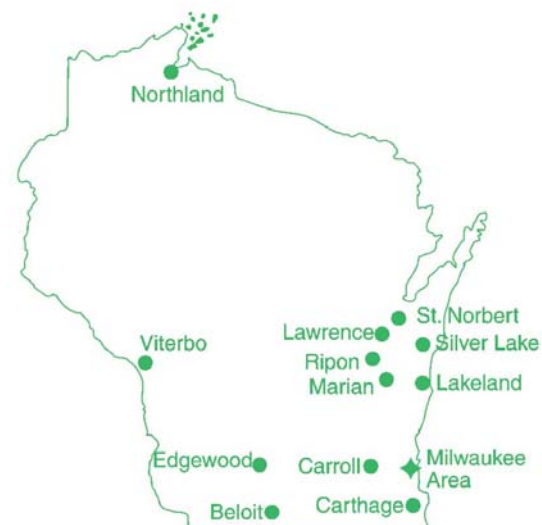

**Concordia University
Wisconsin – Mequon**
1-888-628-9472, www.cuw.edu
Campus Visit Days: Nov 8,
Mar 28
Preview Days (overnight): Oct 12,
13, Feb 22, 23
Music Scholarship Audition Day:
Feb 14

**Edgewood College –
Madison**
1-800-444-4861,
www.edgewood.edu
Preview Days: Oct 30, 31
Jr. Preview Day: Apr 18
Sneak Peek Saturdays: Sep 20,
Nov 8, Dec 6, Feb 14, Mar 7,
May 2
Experience Edgewood for
admitted students: Feb 25,
Mar 11, Mar 25

**Lakeland College –
Sheboygan**
1-800-242-3347,
www.lakeland.edu
Open House Days: Oct 4, Nov 8,
Feb 28, Apr 18, Jul 17
Individual visits welcomed and
accepted throughout the year.

**Lawrence University –
Appleton**
1-800-448-3072,
www.lawrence.edu
Visit Days: Oct 13, 17, 31, Nov 10
Junior Open House: May 15
Conservatory Auditions: visit
www.lawrence.edu/admissions

Private College Week July 13-18, 2009

*Application fee waived
at each college or university
that you visit!*

Milwaukee Area:

Alverno
Cardinal Stritch
Concordia
Marquette
MIAD
MSOE
Mount Mary
Wisconsin Lutheran